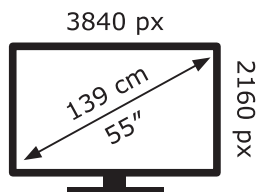

ENERG ⚡

LG Electronics

OLED55G23LA

81 kWh/1000h

ABCDEF**G**

166 kWh/1000h

2019/2013